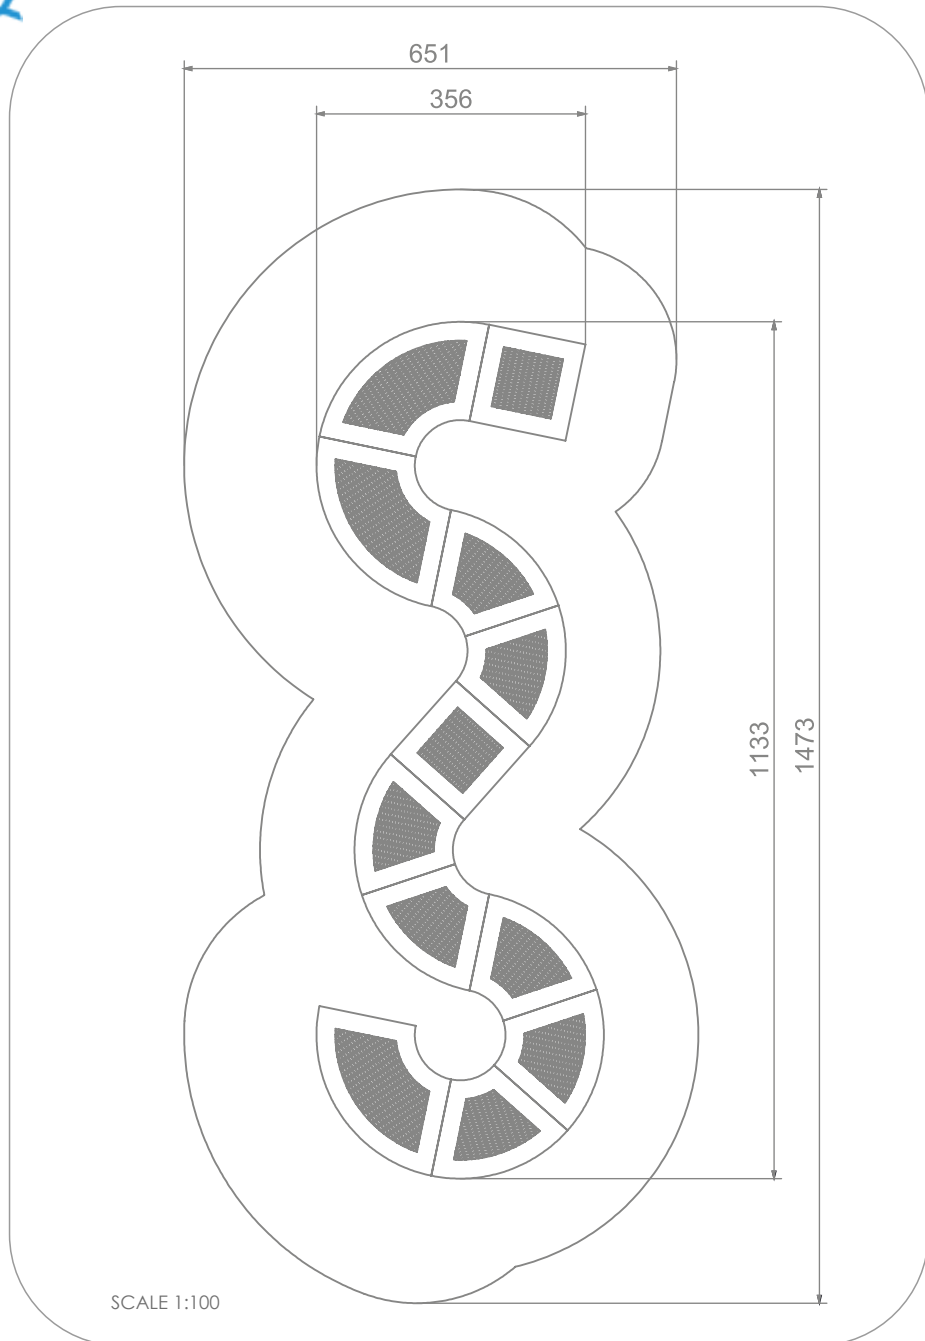

INFORMATION ABOUT THE PRODUCT

Dimensions	380 x 1133 cm
Safety zone	680 x 1473 cm
Safety zone area	55,5 m ²
Overall height	0 cm
Free fall height	90 cm
Amount of users	12
Product complies with EN 1176-1:2017-12	YES
Availability of spare parts	YES
Age range	1-8

According to EN 1176-1:2017-12 norm, the product requires applying a safety surface according to the product's free fall height.

MATERIALS:

NON-SLIP LAMPS BUILT OF
POLYAMIDE

JOINING 6 MM SLATS
STAINLESS ROPE
CORROSION-RESISTANT